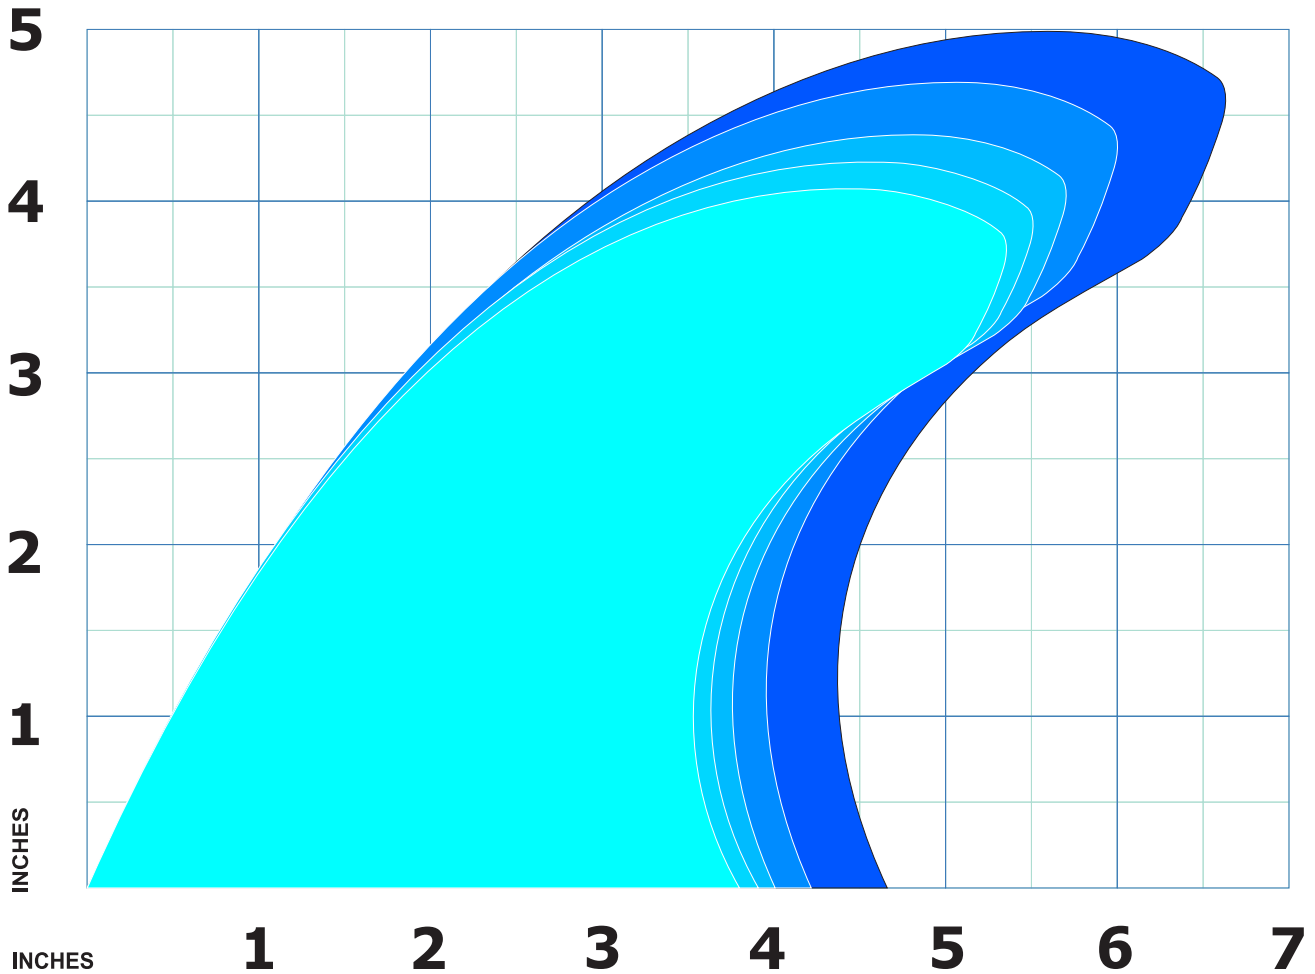

# OUTER ISLAND *Switch Blade Pins*

| MODEL | HEIGHT           | BASE WIDTH      |
|-------|------------------|-----------------|
| SB3   | 4" 1/8 / 104 mm  | 3" 3/4 95mm     |
| SB4   | 4" 1/4 / 108 mm  | 3" 13/16 100 mm |
| SB5   | 4" 7/16 / 112 mm | 3" 7/8 103 mm   |
| SB6   | 4" 5/8 / 120 mm  | 4" 1/4 108 mm   |
| SB7   | 5" / 125 mm      | 4" 3/4 112 mm   |

| Fin Selection Table | SB3                      | SB4                        | SB5                        | SB6                        | SB7                        |
|---------------------|--------------------------|----------------------------|----------------------------|----------------------------|----------------------------|
| Gromms              | Quad 3 + Rail Bite Combo | Thruster                   |                            |                            |                            |
| 50 -69 Kg           |                          | Thruster<br>4+3 quad combo |                            |                            |                            |
| 70-85 Kg            |                          |                            | Thruster<br>5+3 quad combo |                            |                            |
| 86-95 Kg            |                          |                            |                            | Thruster<br>6+4 quad combo |                            |
| 96 Kg Plus          |                          |                            |                            |                            | Thruster<br>7+5 quad combo |